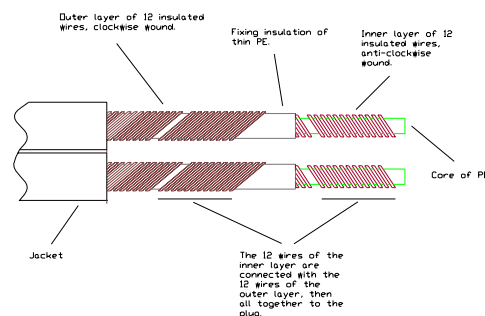

## SUPRA SWORD-IXLR EXCALIBUR

High-End Interconnect with Rhodium plated XLR plugs

Gauge: 1.5mm<sup>2</sup> / AWG 15

Rev.date: 2022-08-30

Customs tariff no: 8544429010

Country or origin: Sweden

- Transparant - No signal deformation
- Great frequency response and no phase shifting.
- Bifilar wound Litz conductors
- Rhodium plated XLR plugs

### Sword-I Excalibur

Our ultimate interconnect cable. The success with the Sword Excalibur loudspeaker cable lit an idea of designing an interconnect according to the same patented design concept. The cable works as a perfect signal carrier without the side effects of the traditionally designed cables, which display severe problems with frequency response and phase shifting. Sword maintain the signal integrity with almost immeasurable deformation due to our freedom and ability to master the electro-physical layout. It is hard to beat the Sword series, regardless of price. The Rhodium edition is available in single-ended RCA and with balanced XLR plugs. What does it sound like? The best description is nothing - Supra Sword does not sound at all.

### CONSTRUCTION

- Cable: Sword-I  
 Conductors (x2) 2x6x0.40 (Enameled) spun around PE/PP-filler  
 Area: 2x1.5mm<sup>2</sup> / AWG 15  
 Isolation: PP/PE mix, D=3mm  
 Parts: Twisted  
 Screen: Common Alu/Pet foli, 100%  
 Jacket: PVC GA74 Crystal, round, D=8mm  
 Colour: Transparent Iceblue  
 Interconnect: Stereo, 2 XLR 3F Female > 2 XLR 3M Male, Right = red, left = black  
 Plugs: Supra Swift Rhodium plated, Chassis in silver colour  
 - Material: Rhodium plated Copper  
 - Wire connection: Soldering. Solder tin Almit 34 Super  
 - Jack connection: Quick lock  
 Signal direction: Follow the arrows > Source > Receiver  
 Packing: Wooden box 22x22x4 cm