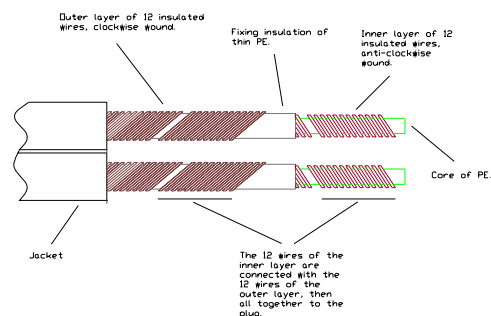

## SUPRA SWORD-ISL EXCALIBUR

High-End Interconnect with Rhodium plated RCA plugs

Gauge: 1.5mm<sup>2</sup> / AWG 15

Rev.date: 2022-08-30

Customs tariff no: 8544429010

Country or origin: Sweden

- Transparant - No signal deformation
- Great frequency response and no phase shifting.
- Bifilar wound Litz conductors
- Rhodium plated RCA plugs

### Sword-I Excalibur

Our ultimate interconnect cable. The success with the Sword Excalibur loudspeaker cable lit an idea of designing an interconnect according to the same patented design concept. The cable works as a perfect signal carrier without the side effects of the traditionally designed cables, which display severe problems with frequency response and phase shifting. Sword maintain the signal integrity with almost immeasurable deformation due to our freedom and ability to master the electro-physical layout. It is hard to beat the Sword series, regardless of price. The Rhodium edition is available in single-ended RCA and with balanced XLR plugs. What does it sound like? The best description is nothing - Supra Sword does not sound at all.

### CONSTRUCTION

Cable:	Sword-I
Conductors (x2)	2x6x0.40 (Enameled) spun around PE/PP-filler
Area:	2x1.5mm <sup>2</sup> / AWG 15
Isolation:	PP/PE mix, D=3mm
Parts:	Twisted
Screen:	Common Alu/Pet foli, 100%
Jacket:	PVC GA74 Crystal, round, D=8mm
Colour:	Transparent Iceblue
Interconnect:	Stereo, 2 > 2 plugs, Right = red, left = black
Plugs:	RCA-8SL Rhodium plated
- Material:	Rhodium plated Copper alloy
- Wire connection:	Soldering. Solder tin Almit 34 Super
- Jack connection:	Squeeze lock (SL)
Signal direction:	Follow the arrows > Source > Receiver
Packning:	Wooden box 22x22x4 cm