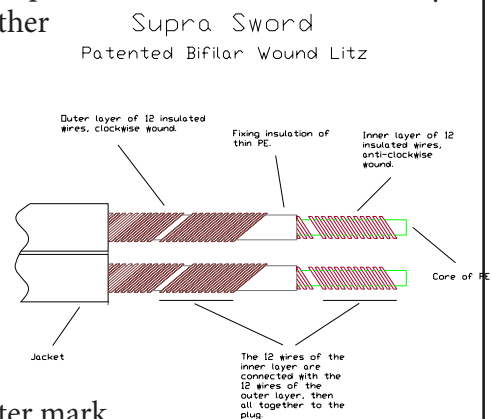

CONSTRUCTION

Cable:	Sword 2x3.0
Conductors (x2)	2x12x0.40 (Enameled)
Area:	2x3.0mm² / AWG 12
Jacket:	PVC GA78, 8-model
Diameter:	20x9 mm
Colour:	Iceblue
Markning:	SUPRA SWORD 2x3.0 > Made in Sweden > Meter mark
Configuration:	Mono, 2 > 2 connectors, Right = red, left = black
Connectors:	Combicon, 4 x Banana M6 pins & 4 x spade M6 are included
- Material:	24K gold plated OFC Copper
- Connection:	Crimp, 4 x Combicon CB03 M6
- Insulation:	Sleeve 2 x S9 red, 2 x S9 black
Signal direction:	Follow the arrows > amplifier > Speaker
Packing:	Carton 31x30x7 cm