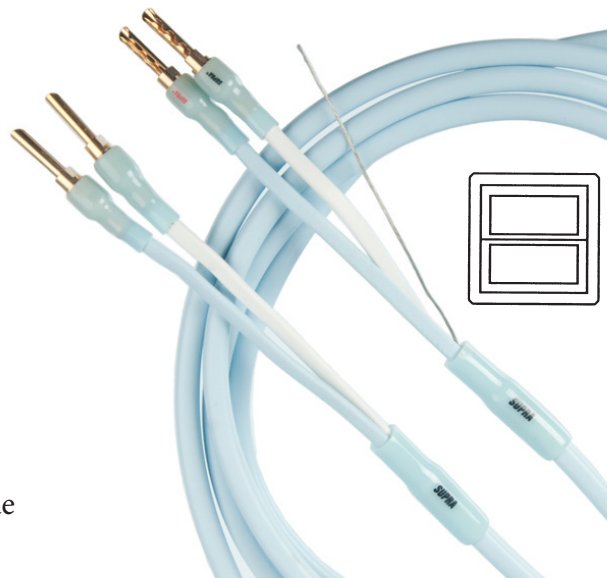

SUPRA PLY 2X3.4/S COMBICON

Screened Loudspeaker cable with Banana/Spade

Gauge: 2x3.4mm² / AWG 12

Rev.date: 2022-08-30

Customs tariff no: 8544429010

Country of origin: Sweden

- Screened, Dynamic sound - a multi test winner
- Extremely low inductance
- Interchangeable connectors with M6 thread, banana/spade
- 24K gold plated Copper connectors

PLY 2x3.4/S COMBICON

Ultra-low inductance for maximum transient response & minimal RFI. Combines low induction and tin plating which provides for explosive dynamics. The shielded Ply 3.4/S provide even better performance when this model's added screen earth lead is connected to speaker minus terminal or to the earth terminal at the Amplifier chassis. Supra shielded cables both radiate and pick-up less noise compared to non-shielded. The result is immediately lowered noise floor and increased dynamics of the Hi-Fi system. Especially the so called micro dynamics; tiny, tiny notes, phrasing, the small differences how hard the drum is hit, in fact all the small discrepancies making the music come alive and not sounding artificial will appear and suddenly stand out from a pitch black background, free from noise, a truly remarkable discovery for most music lovers.

CombiCon is pressed under high pressure onto the conductor. Done correctly, it brings the material together into an airtight, homogeneous and electrically invisible joint, almost similar to fusion welding.