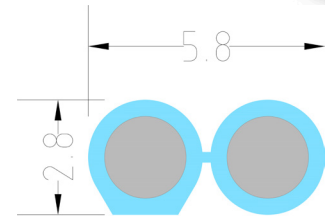

SUPRA CLASSIC 2X1.6

Classic Loudspeaker cable

Gauge: 2x1.6mm² / AWG 15

Rev.date: 2022-08-30

Customs tariff no: 8544499390

Country of origin: Sweden

- Highly flexible - slim design
- Tin plated - Corrosion resistant
- The original SUPRA cable - Value for the money
- Made in Sweden

Classic 1.6 - the original

The Classic series encompasses flexible tin plated, multi-strand, oxygen-free 5N purity Copper! In addition to the corrosion resistance, the tin plating contributes also to a much wanted skin-effect reduction and prevents the electrons (i.e. the current) from disruptive "jumps" between the strand surfaces, hence adding unwanted timing errors to the music signal. The insulation of a select grade chemically stable PVC further improving the sonically benign tin surface over time. The Classic series is according to today's measures good entry level cables and are available in dimensions suitable for a wide range of power transmission demands. Compared to any low cost hifi-kits included speaker cables, Supra Classic will give a clearly audible improvement.

Typical applications: low powered, short length mid-powered or treble wiring in a bi-wired or bi-amplified Hi-Fi system. For outdoor use, installation in conduit pipes is recommended.

CONSTRUCTION

Conductors (x2):	Tin plated OFC Cu-wire 204x0.10 mm
Diameter, nom.	1.6 mm
Area:	2x1.6mm ² / AWG 15
Insulation:	PVC GA78, eight-model
Insulation thickness:	0.7 mm
Diameter, nom.	2.8x5.8 mm
Colour:	Iceblue (other colours upon order)
Printing:	SUPRA Classic 1.6 + Made in Sweden + Meter mark
Weight, nom.	44 kg/km
Packing:	Bobbin 300m (other lengths upon order) Blister packs of 10 & 20m

ELECTRICAL SPECIFICATION

Resistance:	10.8 ohm/km
Inductance	0.40 uH/m
Rated voltage:	80V

PRODUCT	Qty	Part.nr	EAN-13	E-no	Carton
CLASSIC 2X1.6 BLUE B300	300	M	1000000065	7330060000003	4866213
Blister packs:					
CLASSIC 2X1.6 BLUE 10M	1	PC	1000000354	7330060201783	25pcs
CLASSIC 2X1.6 BLUE 20M	1	PC	1000000362	7330060201790	13pcs