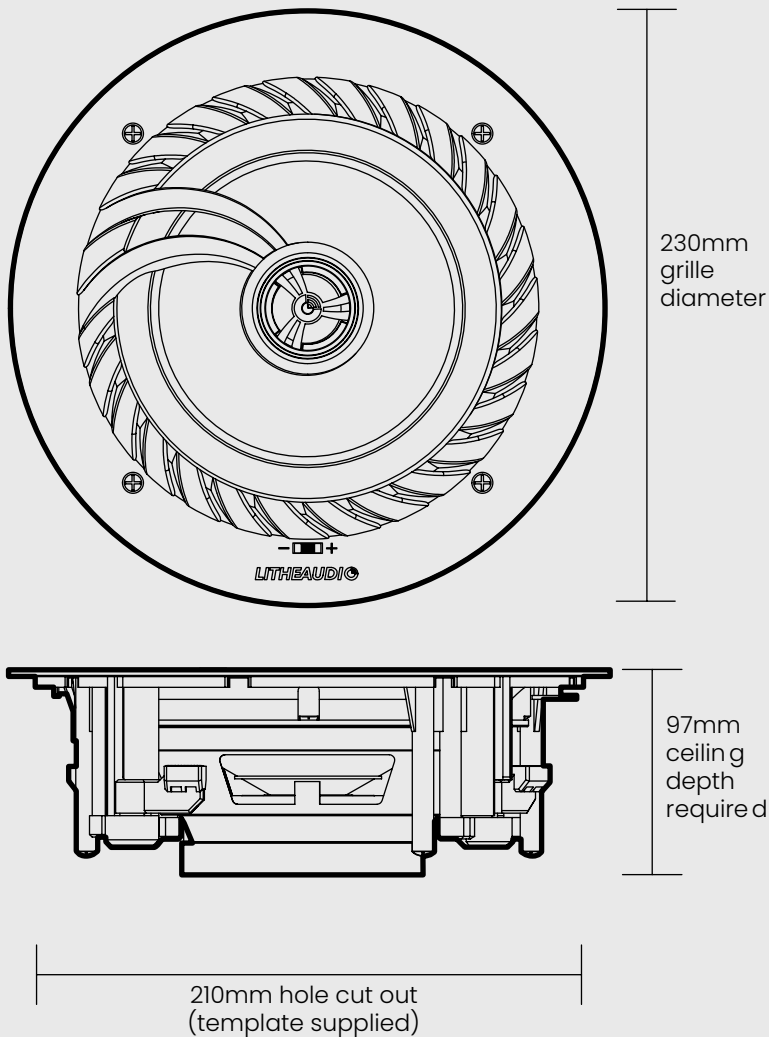

This ceiling speaker combo is easy to pair, and promises superb sound quality.

LITHEAUDIO

SPECIFICATIONS / FEATURES

Speaker Spec

Woofer: 6.5" Woven Glass Fiber Cone
Tweeter: 0.75" Titanium Cone
Mono/Stereo Switch
Impedance: 8 Ohms
Sound Quality THD+N 0.009%, 55Hz-20kHz
Sensitivity (1W/1m): 90dB
Audio Sample Rate: 8Khz
210mm cut-out diameter
Weight: 1.85 kg
Dimensions: (W x D) 230 x 97 mm
Limited Warranty: 2 Year