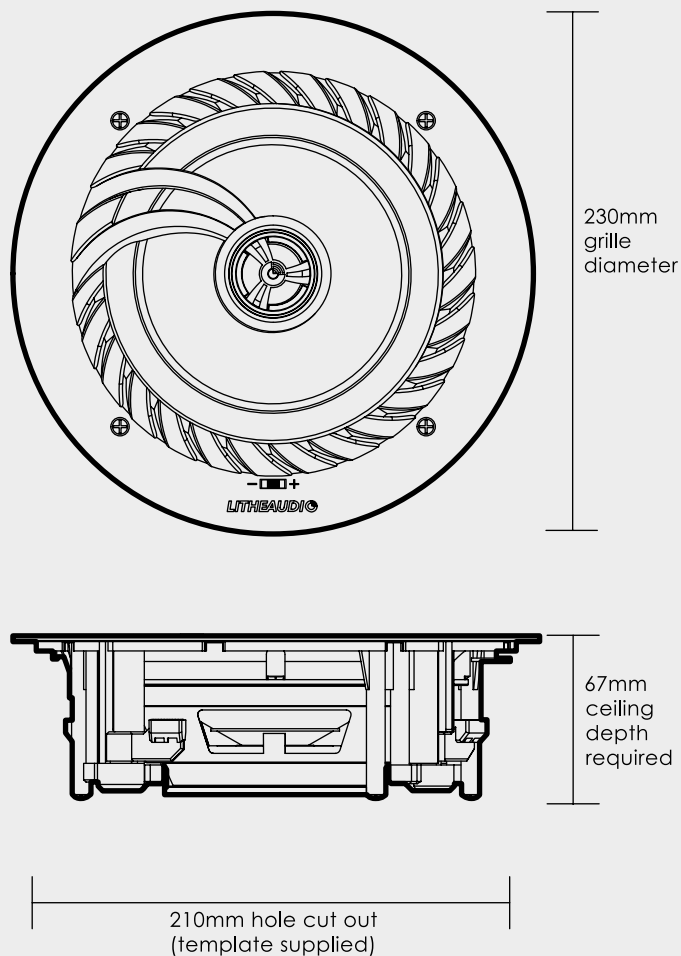

SPECIFICATIONS / FEATURES

Speaker Spec

Woofer: 6.5" Polypropylene Cone
Tweeter: 0.75" Titanium Cone
Impedance: 8 Ohms
RMS Power: 30W RMS
Sound Quality THD+N 0.009%, 77Hz-20kHz
Sensitivity (1W/1m): 90dB
Audio Sample Rate: 8KHz

210mm cut-out diameter
Weight: 1.04kg
Dimensions: (W x D) 234 x 67 mm
Limited Warranty: 2 Year

What's in the box

Passive Low Profile Ceiling Speaker
Frameless Magnetic Grille
Cutting template
Instruction manual

Perfect for

Thin ceilings   Kitchens
Bedrooms   Bathrooms
Home Offices   Garden Rooms

SKU Codes

01568   Passive Low Profile Speaker

litheaudio.com/low-profile

Visit our website or open your phone's camera and scan the QR code to visit our product page

LITHEAUDIO